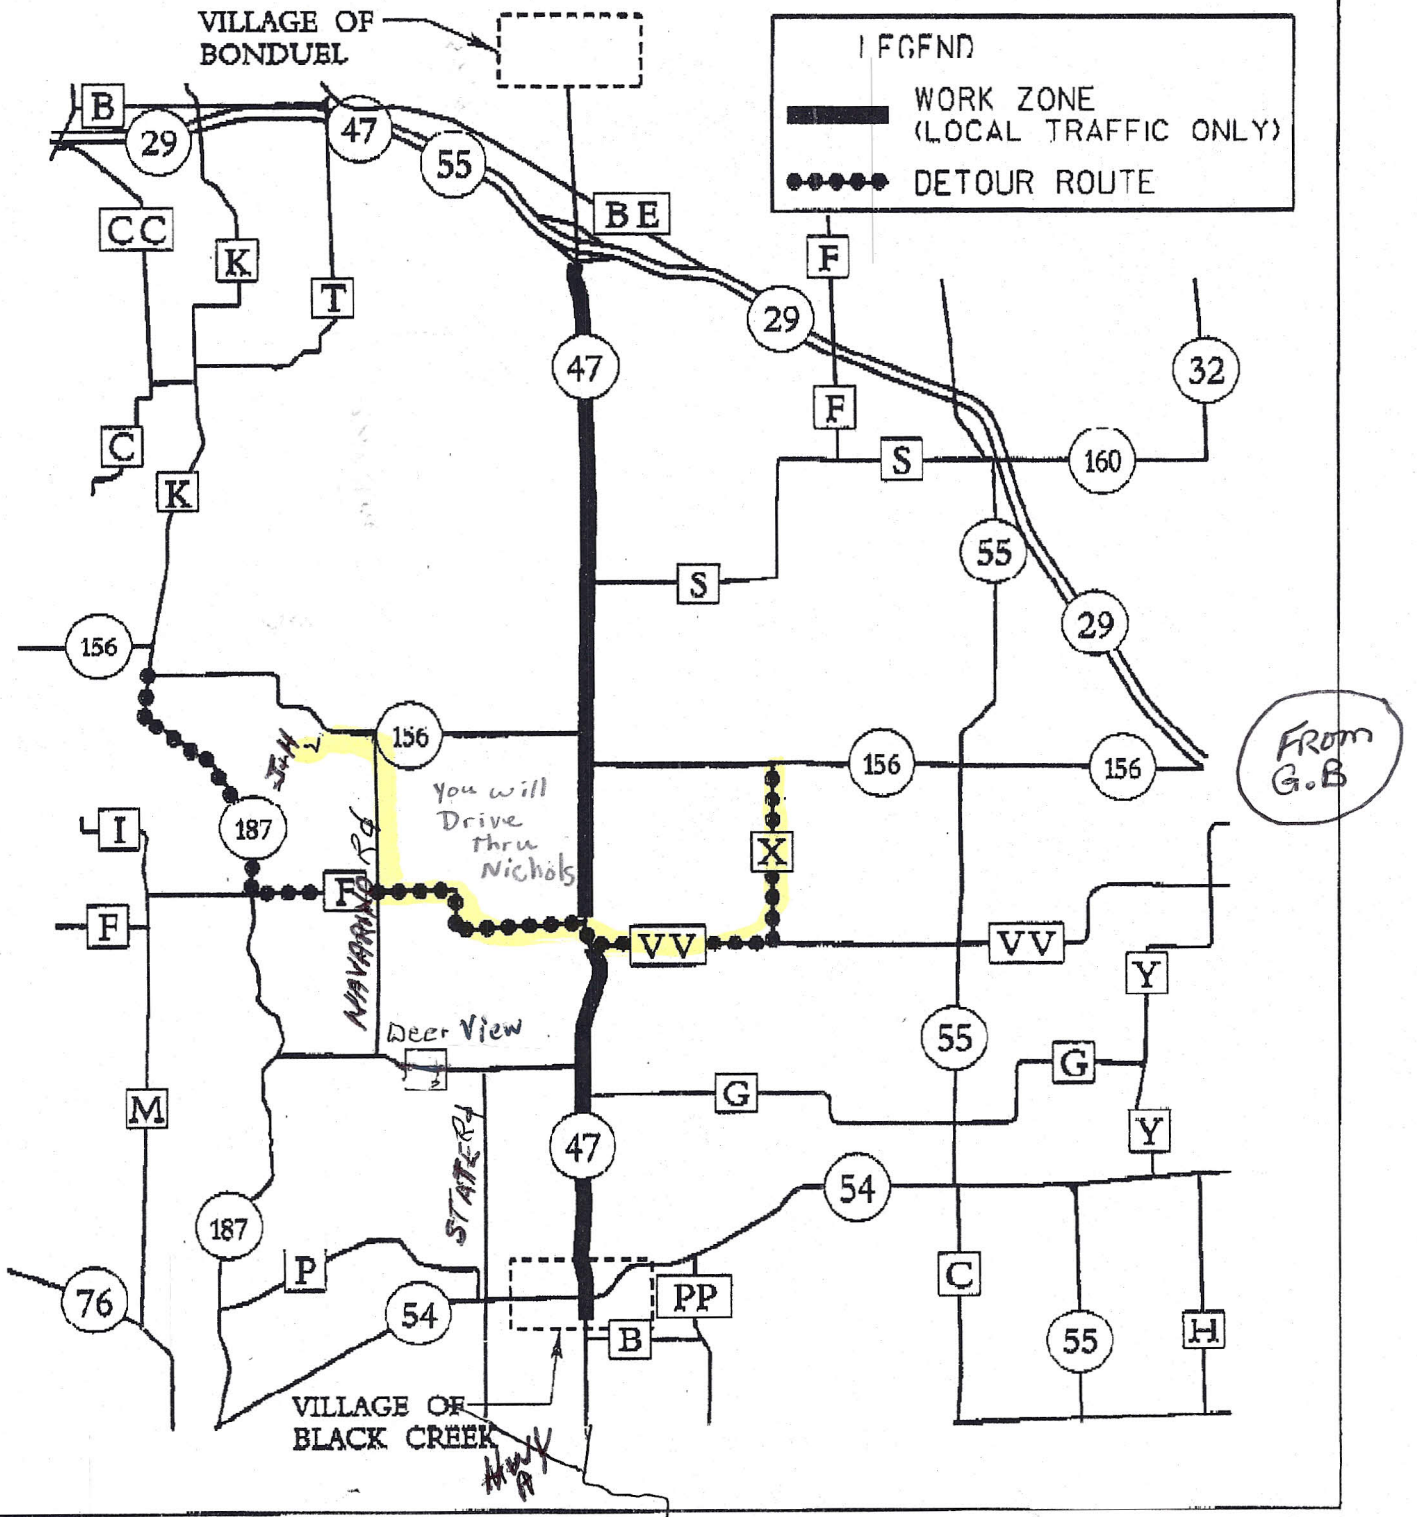

WIS 156 DETOUR

I.D. 6243-05-71 & 72

WIS 47

BLACK CREEK · BONDUEL
OUTAGAMIE & SHAWANO COUNTIES

May - Nov.

2010

Appleton